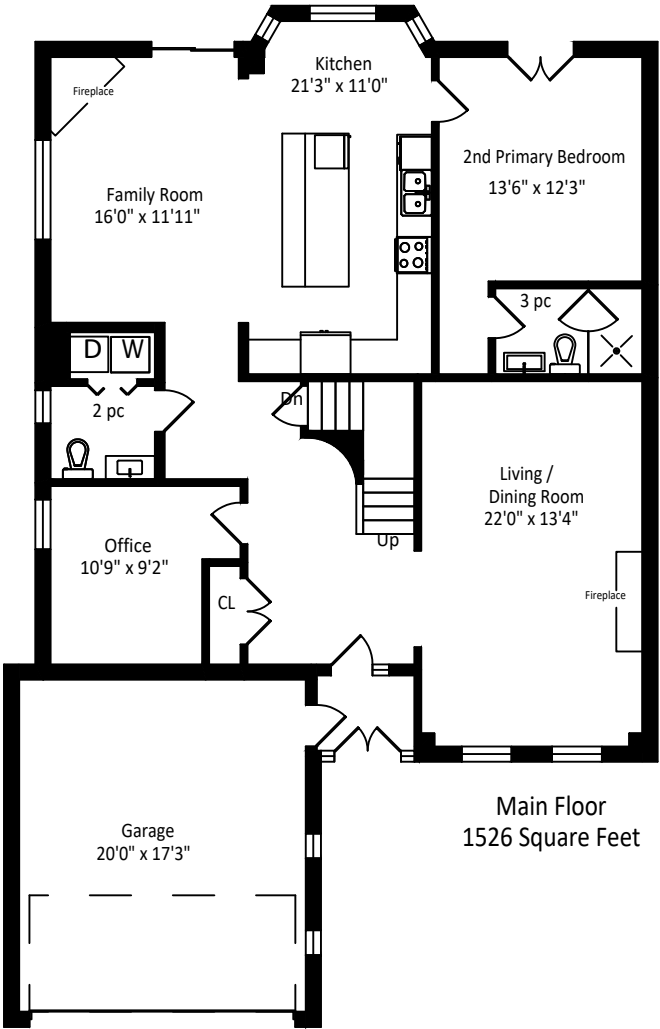

Main Floor
1526 Square Feet