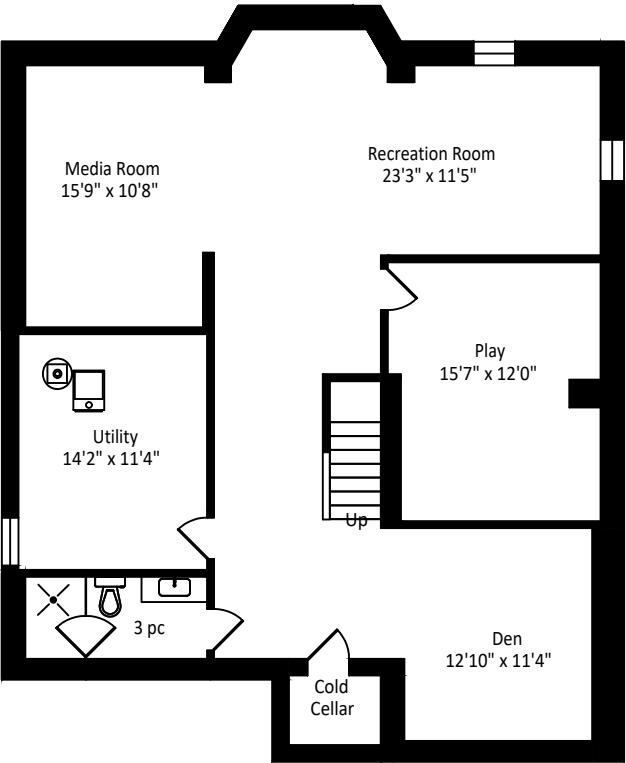

15 Lincoln Place

Lower Level 1526
Square Feet