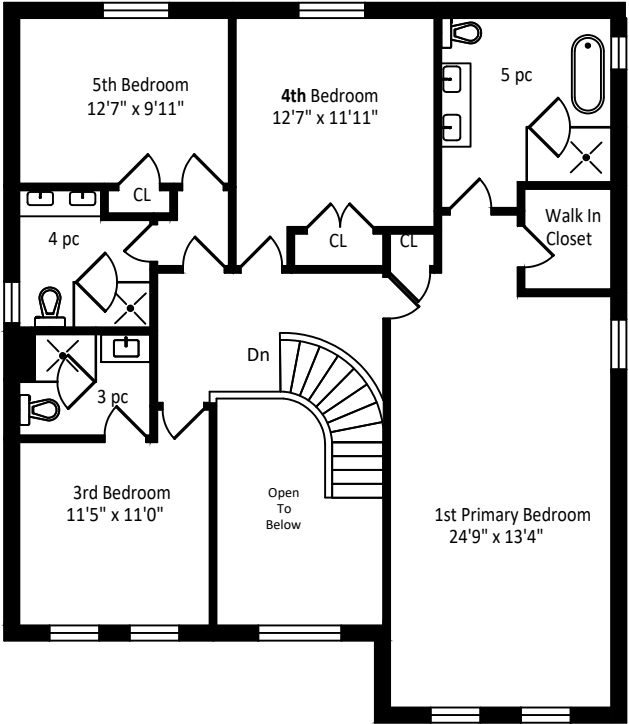

Second Floor 1509
Square Feet
Includes OTB